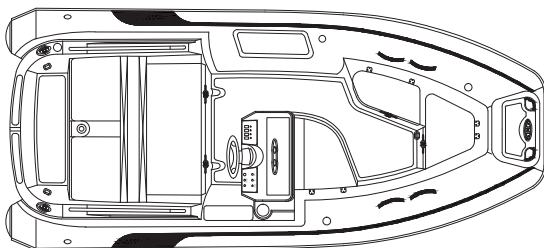

ABJET 430XP

www.abinflatables.com

ABJET® 430XP

Specifications

Model	ABJET® 430XP
Length	4.35 mts / 14'3"
Beam	1.94 mts / 6'4"
Height (Removable Wheel)	1.06 mts / 3'5.5"
Tube Material	ORCA® 828
Tube Diameter	18" / 0.46 mts
Number of Chambers	5
Weight	1102 lbs / 500 kgs
Person Capacity	7
Installed HP	170
RDC Design Category	C

Engine features

OEM with **ROTAX**

ACE 170 ECT
170HP

Muffler & Silencer
Catalytic Exhaust System

**INTERNATIONAL
WARRANTY**

Standard Equipment

Features

Integrated Marine Grade Aluminum Fuel Tank (Gal.16)
Diamond Non-Skid Deck
Dual Rear Seat
Fully Upholstered Seating-Spradling®
Integrated Bow Locker
Easy Port & Starboard Access
Integrated Stainless Steel Stern Rails
Ample Engine Access
Stainless Steel Bow Eye
Fiberglass Bow Step with cushion, navigation lights and SS cleat
2 Stern Stainless Steel Foldable Cleats
3 Stainless Steel Davit Lifting Points
Stainless Steel Removable Ski-Pole & Stern Hand Rail
Stainless Steel Transom Tie Downs
Battery Box
1 Recessed Cup Holder
Water Tight Engine Compartment Seal
Built-in Coolers with Drain

Tube

Orca ® (CSM) Fabric
Non-Corrosive Push-Push Inflation Valves
Double Solid Rub Rail
Reinforced External Seams
Orca ® (CSM) Fabric Handles on Tubes

Drain System

Self Bailing Deck System with Non-Return Valves
Stainless Steel Drain Plugs